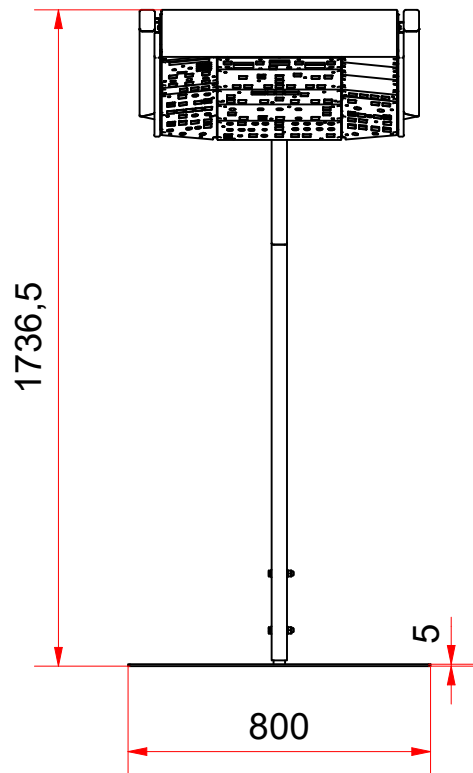

**Vier im Pott
Cockpit Parts**
Overhead Stand
Version 1.0, October 2019

all dimensions are in millimeter

Overhead needs to be fixed to the ground!

Do not copy, all rights reserved.