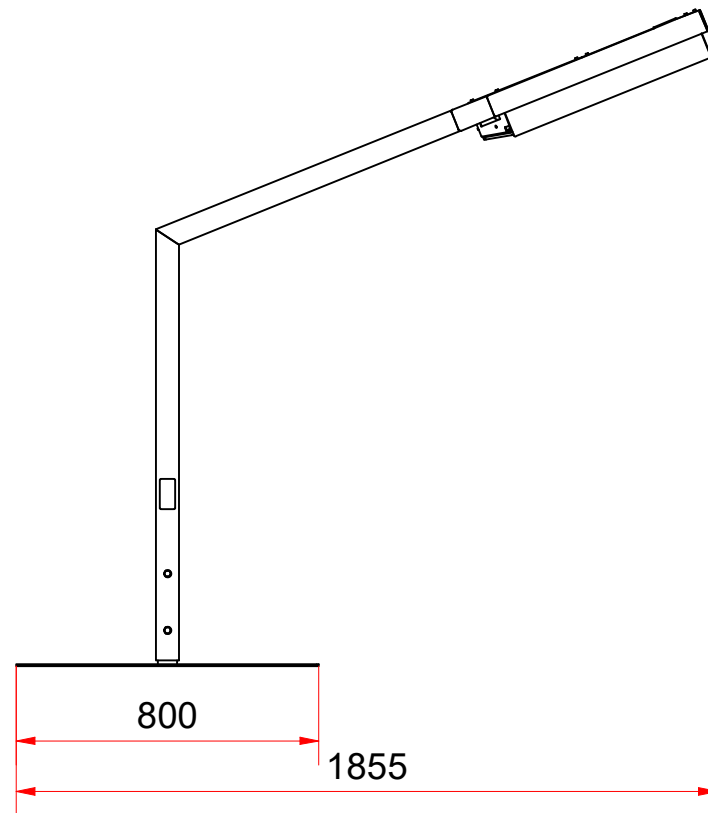

**Vier im Pott
Cockpit Parts**
Overhead Stand
Version 1.0, October 2019

all dimensions are in millimeter

Overhead needs to be fixed to the ground!

Do not copy, all rights reserved.