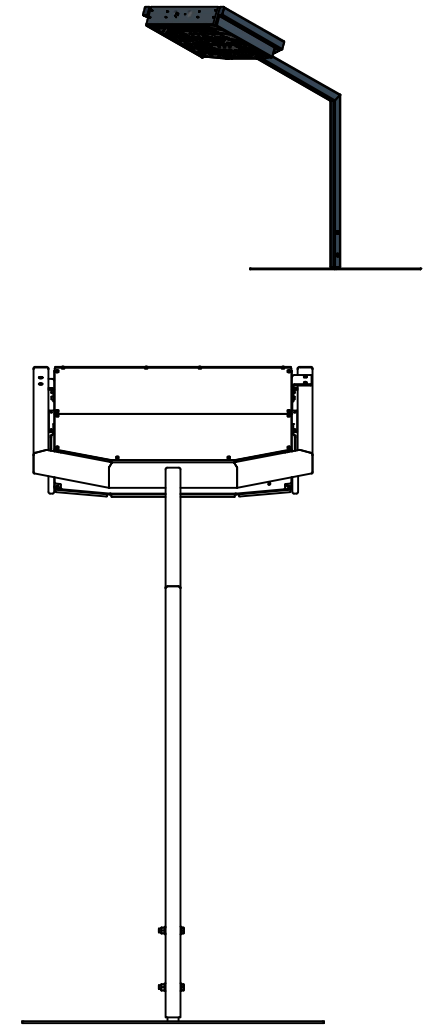

**Vier im Pott
Cockpit Parts**
Overhead Stand
Version 1.0, October 2019

all dimensions are in millimeter

Overhead needs to be fixed to the ground!

Do not copy, all rights reserved.