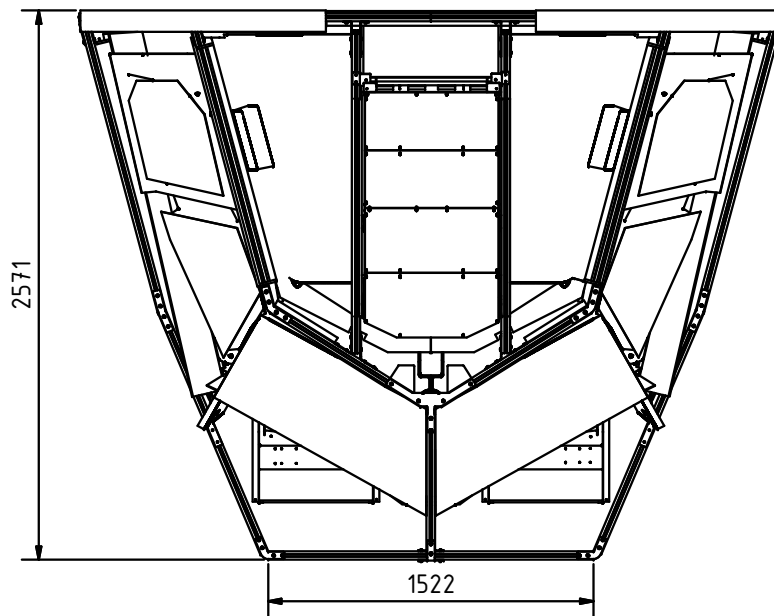

**VIER IM POTT**

Dimensions A320 Simulator with Shell

Version 1.1, September 2015

All dimensions are in millimeter.

Note: Heights are without cockpit floor. Please consider additional around 100 mm.