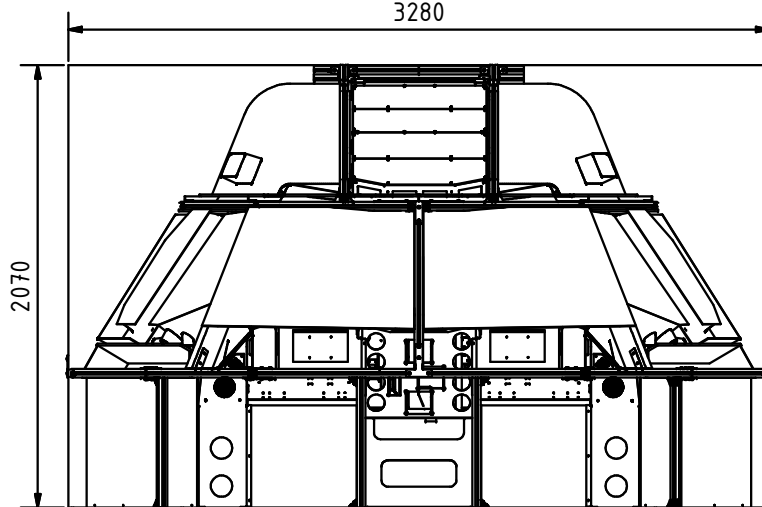

**VIER IM POTT**

Dimensions A320 Simulator with Shell

Version 1.1, September 2015

All dimensions are in millimeter.

Note: Heights are without cockpit floor. Please consider additional around 100 mm.