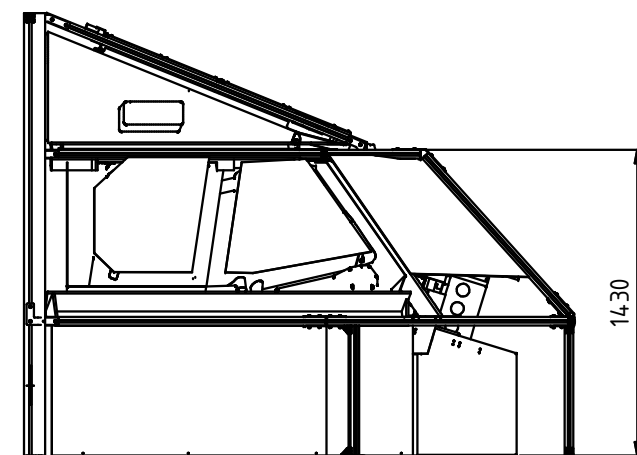

**VIER IM POTT**

Dimensions A320 Simulator with Shell

Version 1.1, September 2015

All dimensions are in millimeter.

Note: Heights are without cockpit floor. Please consider additional around 100 mm.